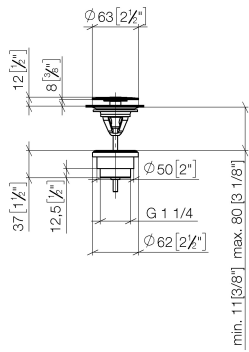

Basin Waste without press-closing 1 1/4" - Brushed Durabronz (23kt Gold)

IMO

10 126 970

Fits: IMO, LULU, MADISON, MEM, TARA, CL.1, LISSÉ, VAIA, META, CYO

	Brushed Durabronz (23kt Gold)	10 126 970-28
	Chrome	10 126 970-00
	Brushed Platinum	10 126 970-06
	Platinum	10 126 970-08
	Durabronz (23kt Gold)	10 126 970-09
	Dark Chrome	10 126 970-19
	Light Gold	10 126 970-26
	Brushed Light Gold	10 126 970-27
	Matte Black	10 126 970-33
	Brushed Bronze	10 126 970-42
	Brushed Champagne (22kt Gold)	10 126 970-46
	Champagne (22kt Gold)	10 126 970-47
	Brushed Chrome	10 126 970-93
	Brushed Dark Platinum	10 126 970-99

Basin Waste without press-closing 1 1/4" - Brushed Durabronz (23kt Gold)

IMO

10 126 970

Only suitable for sinks without an overflow.

10 126 970

mm [inches]

10 126 970

Parts for other finishes can be found here: [Chrome](#)

Spare parts list

No.	Item Number	Name	Quantity used	Delivery time
1	09 31 20 097-28	plug	1	20
2	09 30 30 179 90	screw	1	2
3	09 11 01 038-28	cup	1	20
4	09 14 05 061 90	seal	1	2
5	09 14 03 153 90	seal	1	2
6	09 11 10 156-28	connection	1	20