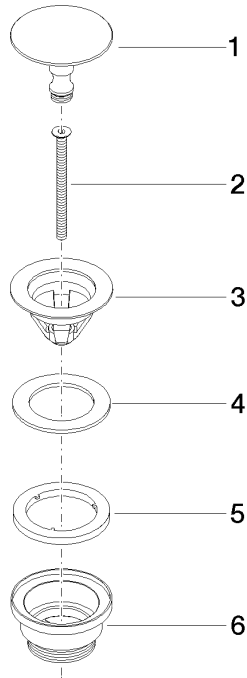

Basin Waste without press-closing 1 1/4" - Brushed Durabronz (23kt Gold)

IMO

10 126 970

Fits: IMO, LULU, MADISON, MEM, TARA, CL.1, LISSÉ, VAIA, META, CYO

	Brushed Durabronz (23kt Gold)	10 126 970-28
	Chrome	10 126 970-00
	Brushed Platinum	10 126 970-06
	Platinum	10 126 970-08
	Durabronz (23kt Gold)	10 126 970-09
	Dark Chrome	10 126 970-19
	Light Gold	10 126 970-26
	Brushed Light Gold	10 126 970-27
	Matte Black	10 126 970-33
	Brushed Bronze	10 126 970-42
	Brushed Champagne (22kt Gold)	10 126 970-46
	Champagne (22kt Gold)	10 126 970-47
	Brushed Chrome	10 126 970-93
	Brushed Dark Platinum	10 126 970-99

Basin Waste without press-closing 1 1/4" - Brushed Durabronz (23kt Gold)

IMO

10 126 970

Only suitable for sinks without an overflow.

10 126 970

mm [inches]

10 126 970

Parts for other finishes can be found here: [Chrome](#)

Spare parts list

No.	Item Number	Name	Quantity used	Delivery time
1	09 31 20 097-28	plug	1	20
2	09 30 30 179 90	screw	1	2
3	09 11 01 038-28	cup	1	20
4	09 14 05 061 90	seal	1	2
5	09 14 03 153 90	seal	1	2
6	09 11 10 156-28	connection	1	20